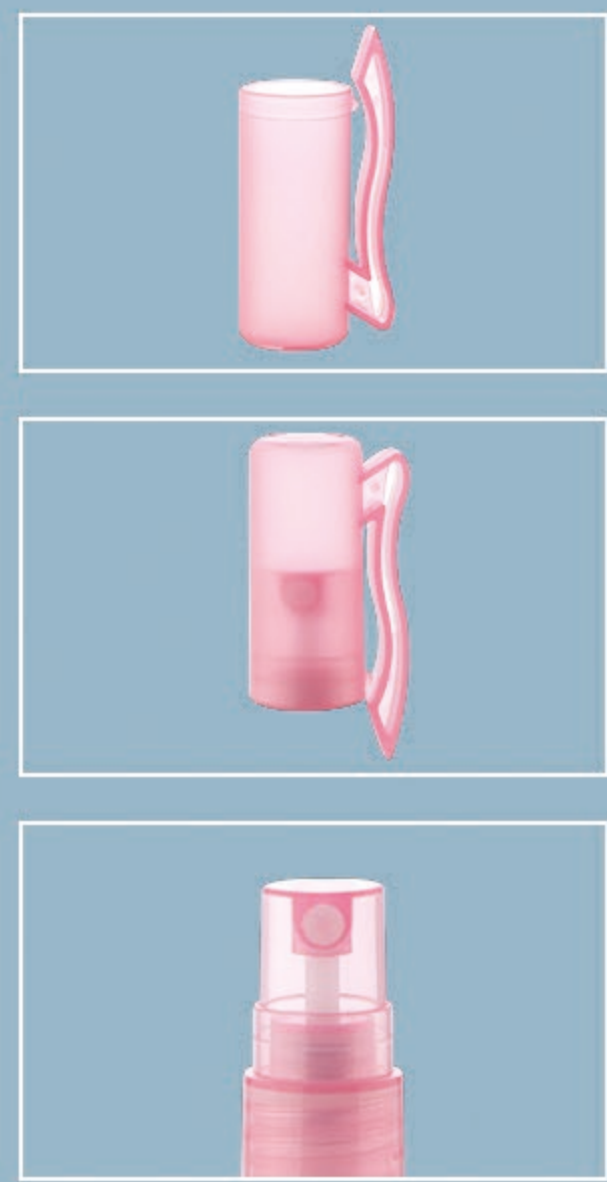

PWU006
不可重复灌装
Non-refillable

Flat cover

Pen cap

half cover lid
spray pump bottle

full cover lid
spray pump bottle

full cover lid

half cover lid

Bamboo
half cover lid