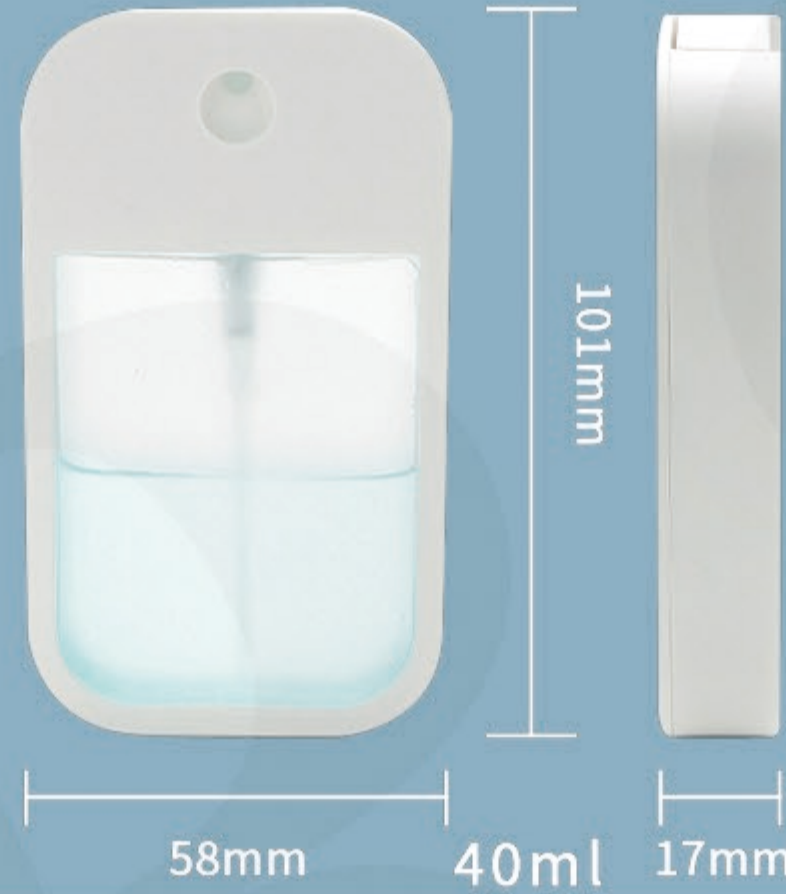

APW008

PWP001
87mm*56mm

PWP004
81mm*59mm

PWP005
85mm*56mm

PWP002
87mm*56mm

PWP003
88mm*56mm

Product for use

Perfume

A0220

AS

A0217

Before using

Using

Use up

Refilling

Item No.	Volume	Height (mm)	Diameter (mm)	Item No.	Volume	Height (mm)	Diameter (mm)
PA029	15ml	106	31	A0216	15ml	106	31
PA029	30ml	123	31	A0216	30ml	123	31
PA029	50ml	162	31	A0216	50ml	162	31

Item No.	Volume	Height (mm)	Diameter (mm)	Item No.	Volume	Height (mm)	Diameter (mm)
A0220	15ml	96	27	A0217	15ml	101	33
A0220	30ml	112	27	A0217	30ml	121	33
A0220	50ml	127	27	A0217	50ml	154	33

For more items information of AS and PP choices, please contact us.

10ml
8ml
5ml
3ml
2ml

15*107mm 15*95mm 15*69.5mm 15*57mm 15*48mm

17 Dia

15ml
10ml
5ml

17*115mm 17*87mm 17*65mm

GSB1
圆形
Round

GSB2
方形
Square

Item NO:	Volume	Diameter(mm)	Height(mm)
GSB1	10ml	18	125
	15ml	23	125
GSB2	10ml	17	120