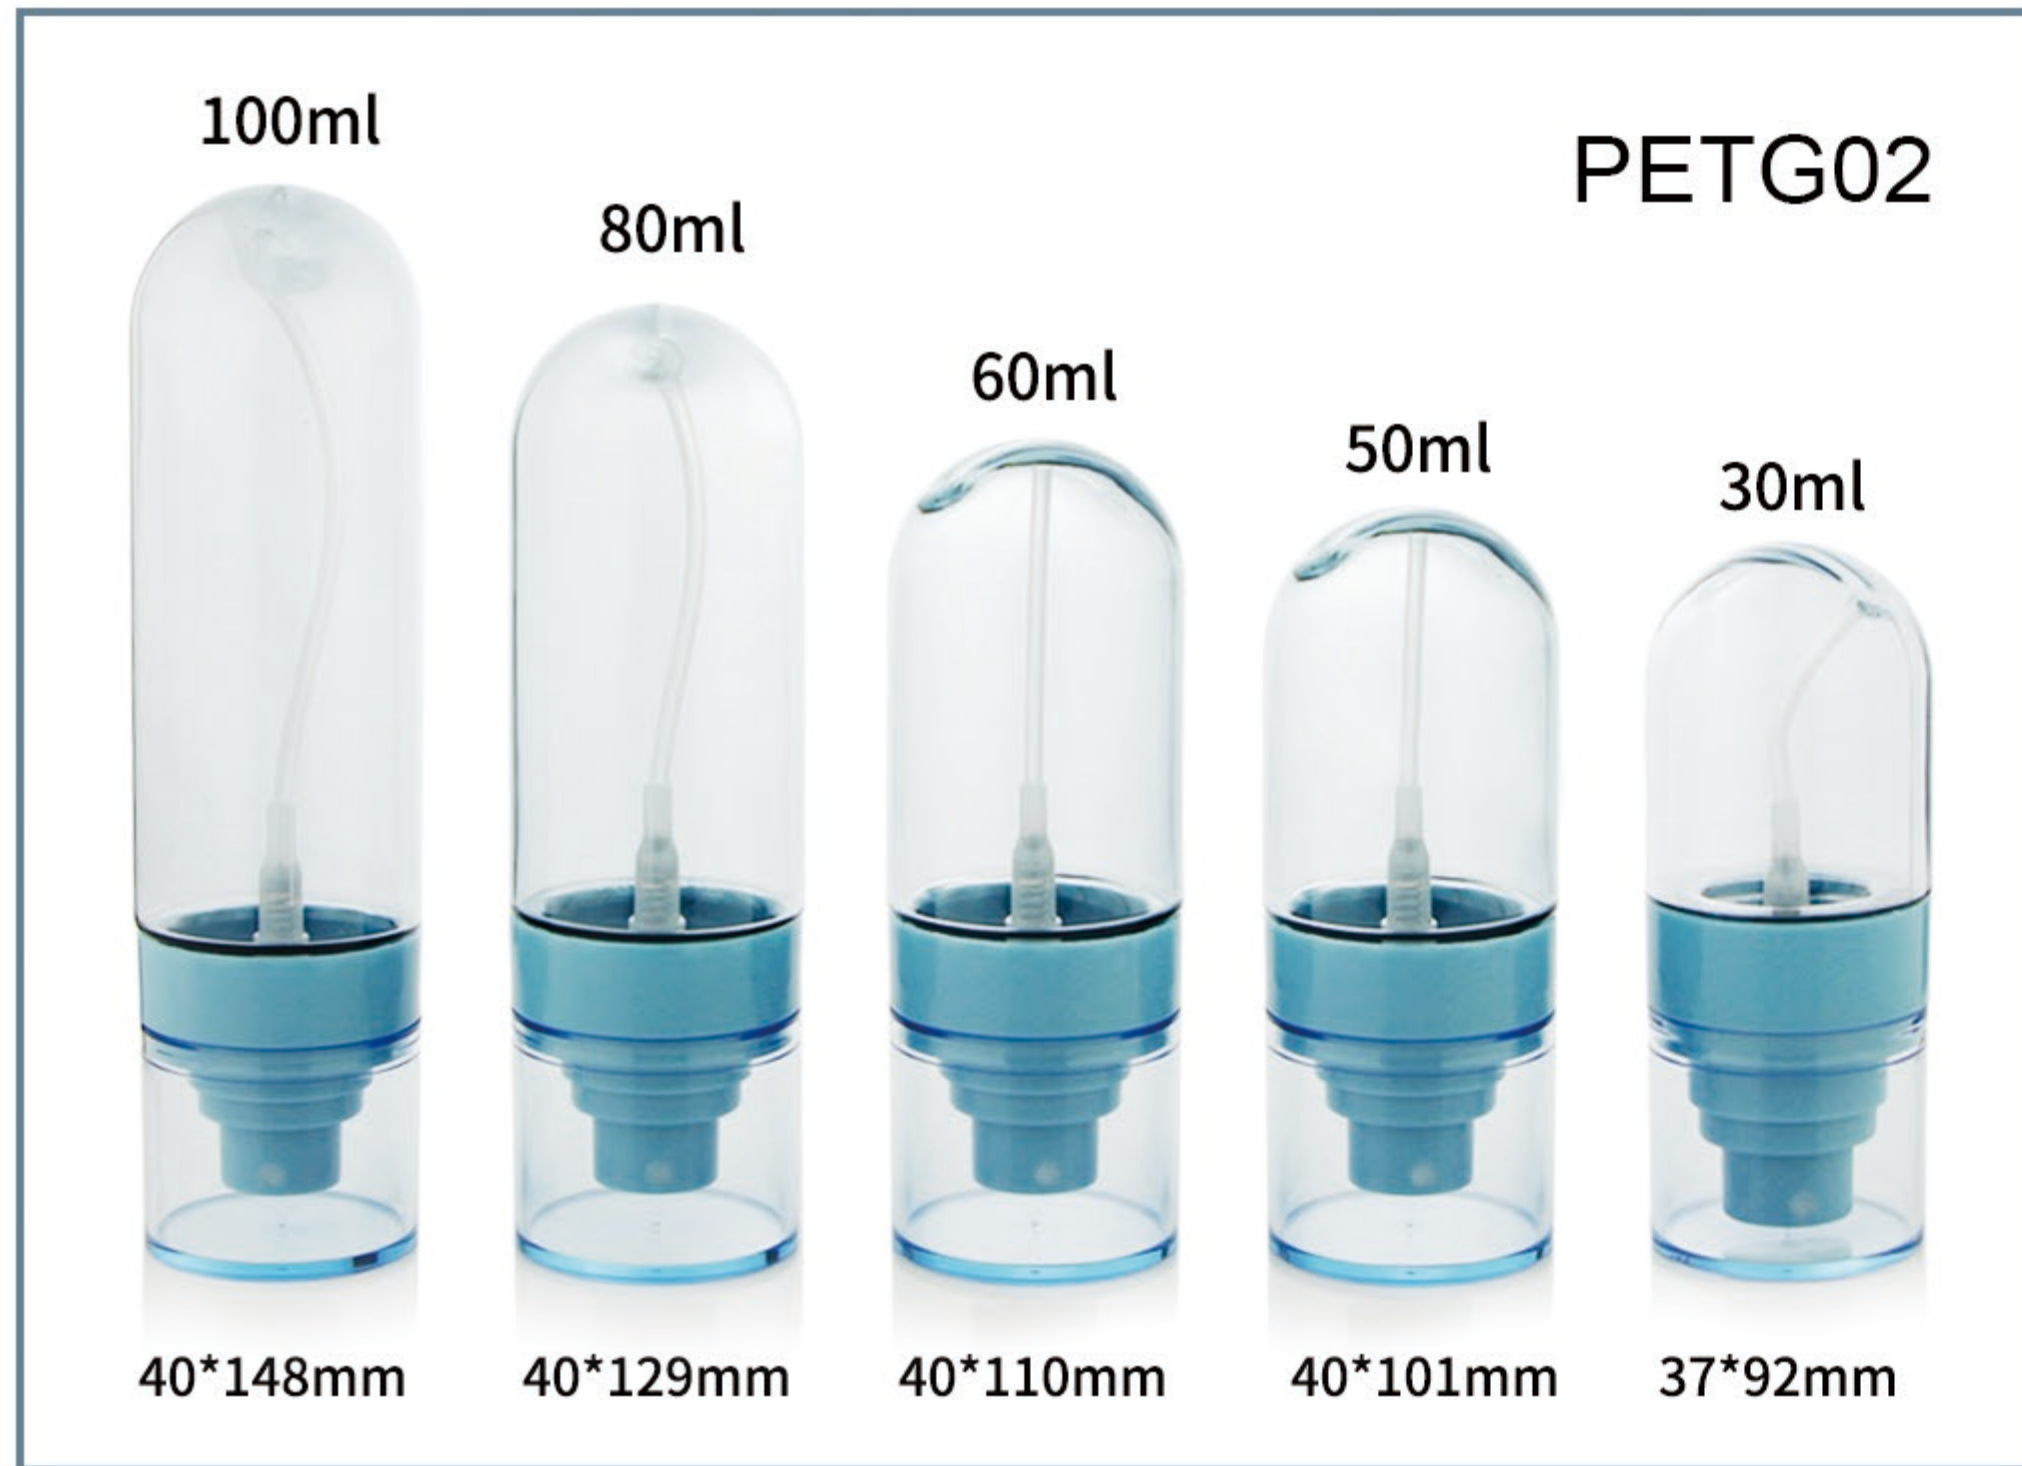

PETG

PETG02
圆底
Round bottom