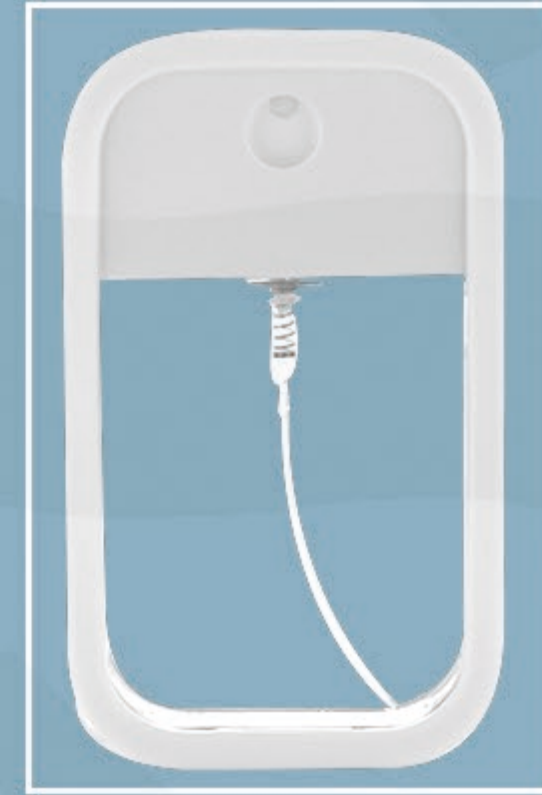

APW002

SHANGYU SHENGRUISI PACKAGING CO., LTD